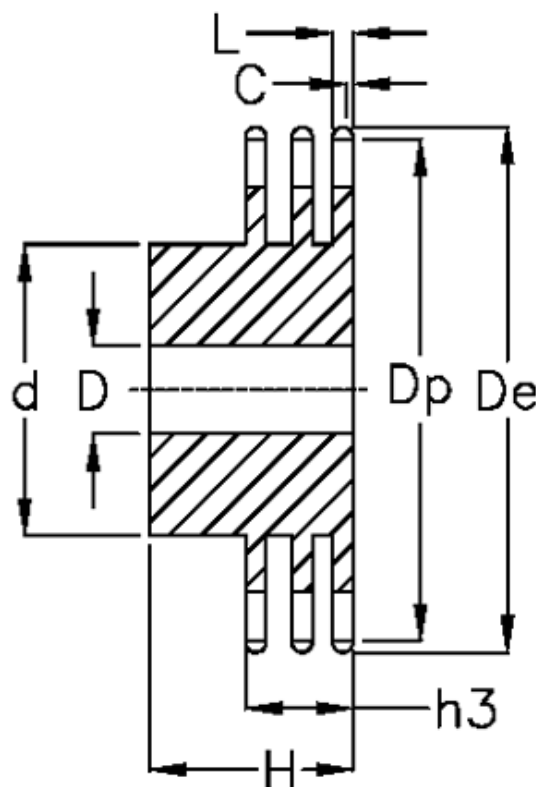

# Data Sheet

Article number: 616013012010

Description: Sprocket 32 B-3 Z=10 triplex  
predrilled

## Measures

C	= 6
d	= 104
D	= $30 \pm 0,5$
De	= 185
Dp	= 164.39
For chain size	= 2" x 1 1/4"
For chain type	= 32 B-3
H	= 180

h3	= 146
L	= 28.8
Number of teeth	= 10